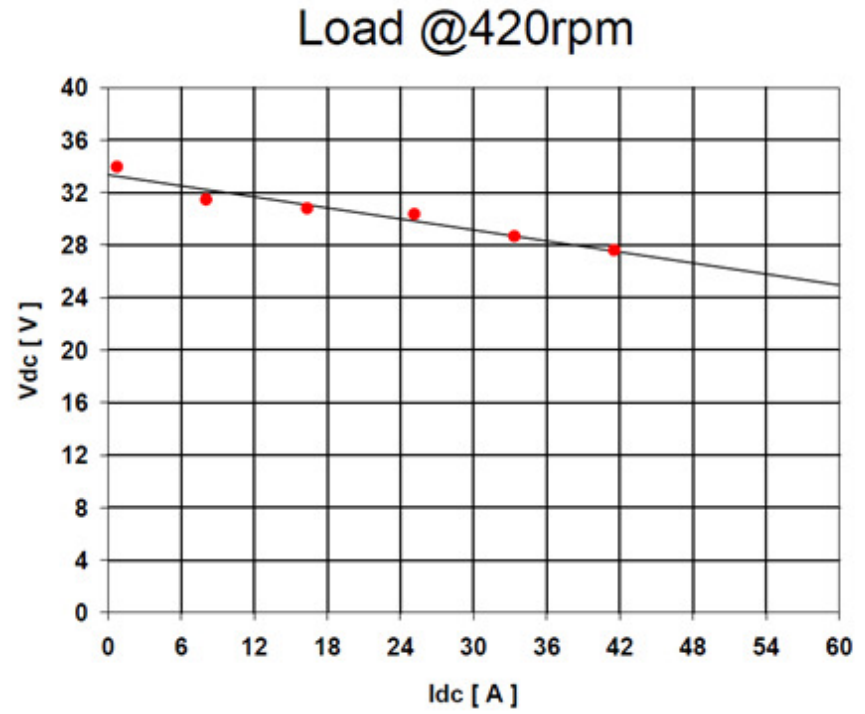

			Projection	Scale	Size	Material
					A2	
						DVE Standard 1010200
Mrk	Approval/Rev	Date				PMGO-1K-420
Replace						Permanent Magnet
Design						Genetrator 1kW
Approval						
Confidential: Property of DVE-technologies ApS. Not to be handed over to, copied or used by third party. Two- or three dimensional reproduction of contents to be authorized by DVE-technologies ApS.						No. 90005
						1 / 2

		Projection 	Scale	Size A2	Material
					DVE Standard 1010200
Mrk	Approval/Rev	Date			
Replace					
Design					
Approval					
<small>Confidential: Property of DVE-technologies ApS. Not to be handed over to, copied or used by third party. Two- or three dimensional reproduction of contents to be authorized by DVE-technologies ApS.</small>					<b>PMGO-1K-420</b> <b>Permanent Magnet</b> <b>Genetrator 1kW</b>
					No. 90005
					2 / 2