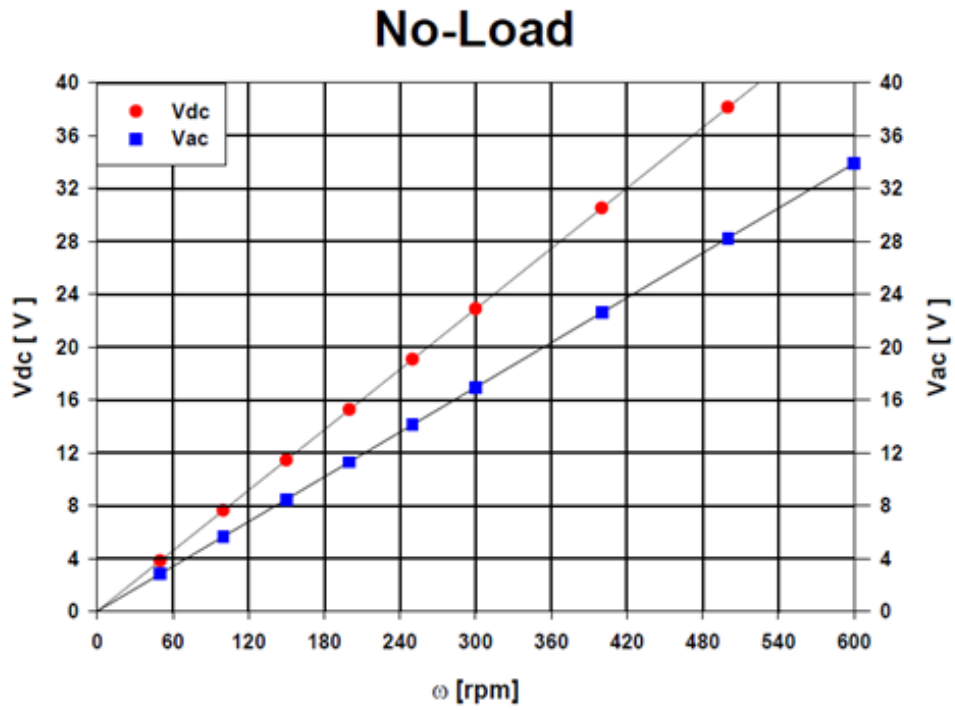

			Projection	Scale	Size	Material
					A2	
						DVE Standard 1010200
Mrk	Approval/Rev	Date				PMGO-1K-420
Replace						Permanent Magnet
Design						Genetrator 1kW
Approval						
Confidential: Property of DVE-technologies ApS. Not to be handed over to, copied or used by third party. Two- or three dimensional reproduction of contents to be authorized by DVE-technologies ApS.						No. 90005
						1 / 2

		Projection 	Scale	Size A2	Material
					DVE Standard 1010200
Mrk	Approval/Rev	Date			
Replace					
Design					
Approval					
<small>Confidential: Property of DVE-technologies ApS. Not to be handed over to, copied or used by third party. Two- or three dimensional reproduction of contents to be authorized by DVE-technologies ApS.</small>					<b>PMGO-1K-420</b> <b>Permanent Magnet</b> <b>Genetrator 1kW</b>
					No. 90005
					2 / 2